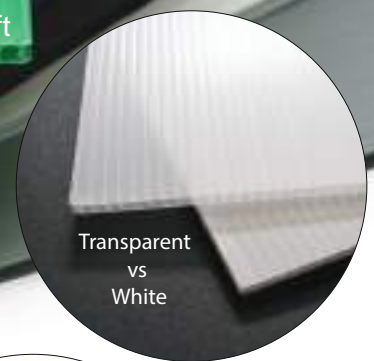

# 4965-3MM PP CORRUGATED BOARD

49CM X 65CM

Pack size/Ctn: 10 / 10 / 100  
Carton CBM: 0.104

perfect for Handicraft

Layer Pad Industries

Advertising

Construction

Agriculture

Packaging

Transparent vs White

TRANS

RED

GREEN

BROWN

PINK

L/GRN