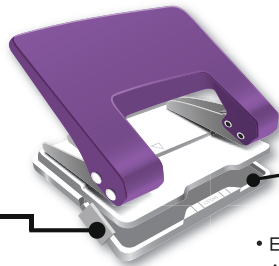

UP-D480

Actual Size L/H/W:
11.1cm / 5.6cm / 6.1cm (0.158kg)

The
ideal choice
for stationery

- Easy open Chip Tray.
- Adjustable paper guide.
- 20 Sheet Capacity.

**20 Sheet
CAPACITY**

Precise Paper Guide

 Easy Open
Chip Tray

Individual packaging

UP-D600 UNICORN PAPER PUNCH

Item No.	UP-D600
Barcode	9557368044913
Packaging Size	L/H/W : 11.6cm / 4.9cm / 9.9cm (0.385kg)
Pack Size/Ctn	6 / 8 / 48
Carton CBM	0.039 (gross weight: 19.1kg)

UP-D600

Actual Size L/H/W:
 12.6cm / 9.3cm / 9.8cm (0.360kg)

**40 Sheet
Capacity
HEAVY DUTY**

Precise Paper Guide

 Easy Open
Chip Tray

- Easy open Chip Tray.
- Adjustable paper guide.
- 40 Sheet Capacity.

Individual packaging