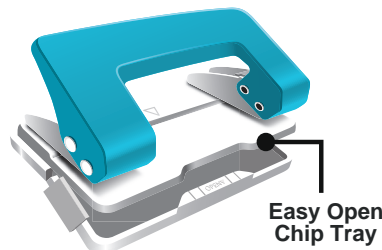

Actual Size L/H/W:
10.5cm / 5.4cm / 6.1cm (0.111kg)

10 Sheet
CAPACITY

Precise Paper Guide

- Easy open Chip Tray.
- Adjustable paper guide.
- 10 Sheet Capacity.

UP-D480 UNICORN PAPER PUNCH

Item No.	UP-D480
Barcode	9557368044906
Packaging Size	L/H/W : 11cm / 3.8cm / 6.4cm (0.172kg)
Pack Size/Ctn	12 / 6 / 72
Carton CBM	0.028 (gross weight: 13.18kg)

UP-D480

Actual Size L/H/W:
11.1cm / 5.6cm / 6.1cm (0.158kg)

The
ideal choice
for stationery

- Easy open Chip Tray.
- Adjustable paper guide.
- 20 Sheet Capacity.

**20 Sheet
CAPACITY**

Precise Paper Guide

 Easy Open
Chip Tray